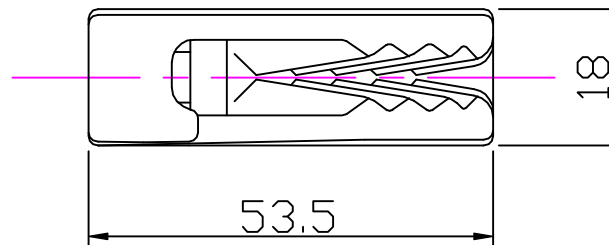

∅3 – 6mm
1/8" – 1/4"

Hole ∅7

Clamcleats Limited
Watchmead
Welwyn Garden City
Hertfordshire AL7 1AP
England

Telephone +44 (0)1707 330101
Fax +44 (0)1707 321269
<http://www.clamcleat-rope-cleats.com>

Scale 1:1
All dimensions in mm.

Issue: 1. Jun 2000
ID223.dwg

Material:
Nylon

Installation Drawing for: -

CL223

Loop Cleat