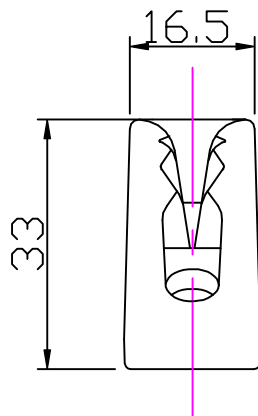

∅3 – 6mm
1/8" – 1/4"

Hole ∅7

Clamcleats Limited
Watchmead
Welwyn Garden City
Hertfordshire AL7 1AP
England

Telephone +44 (0)1707 330101
Fax +44 (0)1707 321269
<http://www.clamcleat-rope-cleats.com>

Scale 1:1
All dimensions in mm.

Issue: 1. Jun 2000
ID223.dwg

Material:
Nylon

Installation Drawing for: -

CL223

Loop Cleat